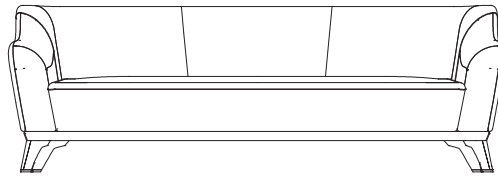

CABINETS & BOOKCASES

SABOTEUR | sofa

74cm  
29,1"

86cm  
33,9"

207cm  
81,49"

## DIMENSIONS

Height: 74cm | 29,1"  
Length: 207cm | 81,49"  
Depth: 86cm | 33,9"  
Seat Height: 40cm | 15,7"  
Seat Depth: 60cm | 24"