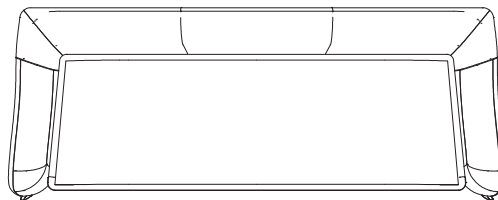

CABINETS & BOOKCASES

SABOTEUR | sofa

74cm  
29,1"

86cm  
33,9"

207cm  
81,49"

## DIMENSIONS

Height: 74cm | 29,1"  
Length: 207cm | 81,49"  
Depth: 86cm | 33,9"  
Seat Height: 40cm | 15,7"  
Seat Depth: 60cm | 24"