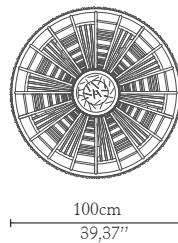

CABINETS & BOOKCASES

SCALA | chandelier

DIMENSIONS

Cord Height Adjustable with 200cm
| 78,74"

Height: 200cm | 78,74"

Diameter: 100cm | 39,37"

MATERIALS

Body: Brass & Swarovski Crystals