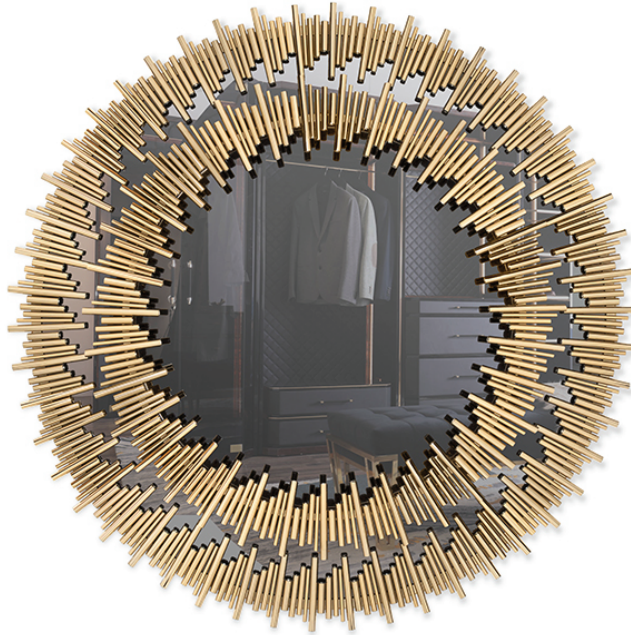

LUXXU by Desejo

MODERN DESIGN & LIVING

LIGHTING

UPHOLSTERY

TABLES

CONSOLES

SIDEBOARDS

MIRRORS

CABINETS & BOOKCASES

SCALA | mirror

7,2cm
2,83"

135cm
53,15"

DIMENSIONS

Depth: 7,2cm | 2,83"

Diameter: 135cm | 53,15"

MATERIALS