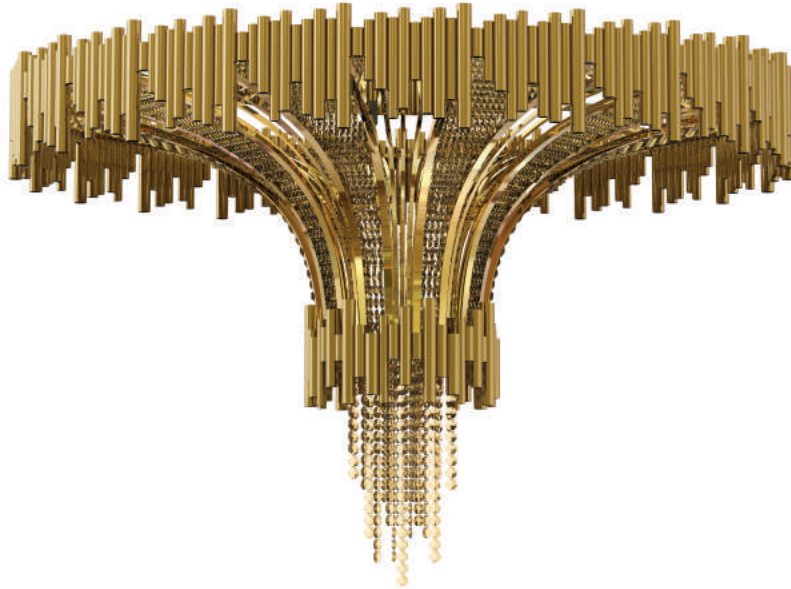

CABINETS & BOOKCASES

SCALA | plafond

92 cm
36,22"

61 cm
24,02"

DIMENSIONS

Height: 61cm | 24,02"

Diameter: 92cm | 36,22"

MATERIALS