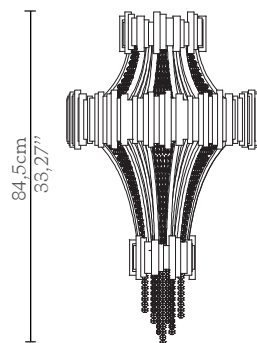

## DIMENSIONS

Height: 84,5cm | 33,27"

Lenght: 42,6cm | 16,77"

Depth: 21,9cm | 8,62"

## WEIGHT

Aprox: 8kg | 17,64bs

## PACKAGING

Volume: 0,158m<sup>3</sup> | 5,58ft<sup>3</sup>

Weight: 18kg | 39,68lbs