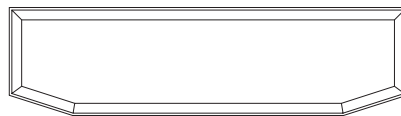

CABINETS & BOOKCASES

SCARP | console

DIMENSIONS

Height: 90cm | 35,4"

Length: 162cm | 64"

Depth: 44cm | 17,3"

MATERIALS

Body: Brass & Marble

STANDARD FINISHES

Body: Polished brass & Nero Marquina
Marble

WEIGHT

Aprox: 70kg | 154,3lbs

PACKAGING

Volume: 0,93m³ | 33ft³

Weight: 80kg | 176,4lbs