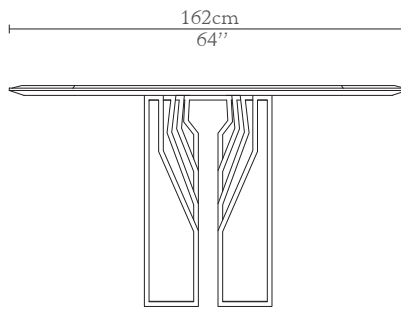

CABINETS & BOOKCASES

SCARP | console

DIMENSIONS

Height: 90cm | 35,4"

Length: 162cm | 64"

Depth: 44cm | 17,3"

MATERIALS

Body: Brass & Marble

STANDARD FINISHES

Body: Polished brass & Nero Marquina
Marble

WEIGHT

Aprox: 70kg | 154,3lbs

PACKAGING

Volume: 0,93m³ | 33ft³

Weight: 80kg | 176,4lbs