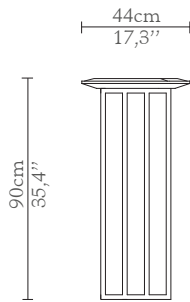

CABINETS & BOOKCASES

SCARP | console

DIMENSIONS

Height: 90cm | 35,4"

Length: 162cm | 64"

Depth: 44cm | 17,3"

MATERIALS

Body: Brass & Marble

STANDARD FINISHES

Body: Polished brass & Nero Marquina
Marble

WEIGHT

Aprox: 70kg | 154,3lbs

PACKAGING

Volume: 0,93m³ | 33ft³

Weight: 80kg | 176,4lbs