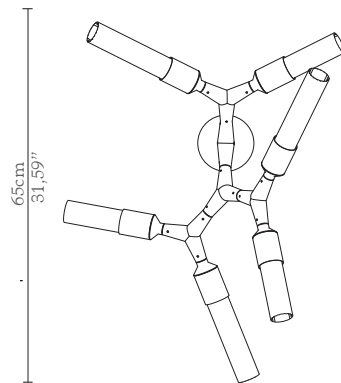

CABINETS & BOOKCASES

SHARD | wall

DIMENSIONS

Height: 65cm | 25,59"
Length: 50cm | 19,69"
Depth: 35cm | 13,78"

MATERIALS

Body: Brass & Crystal Glass

STANDARD FINISHES

Body: Gold plated

WEIGHT

Aprox: 4kg | 8,82lbs

BULBS

6x g9 Halogen Bulbs (40W max)*USA not included
Voltage: 220-240V

PACKAGING

Volume: 1,73m³ | 61,09ft³
Weight: 5kg | 11,02lbs