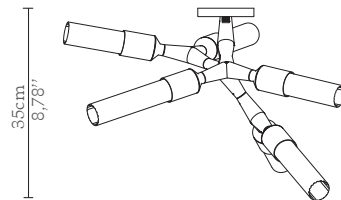

CABINETS & BOOKCASES

SHARD | wall

DIMENSIONS

Height: 65cm | 25,59"
Length: 50cm | 19,69"
Depth: 35cm | 13,78"

MATERIALS

Body: Brass & Crystal Glass

STANDARD FINISHES

Body: Gold plated

WEIGHT

Aprox: 4kg | 8,82lbs

BULBS

6x g9 Halogen Bulbs (40W max)*USA not included
Voltage: 220-240V

PACKAGING

Volume: 1,73m³ | 61,09ft³
Weight: 5kg | 11,02lbs