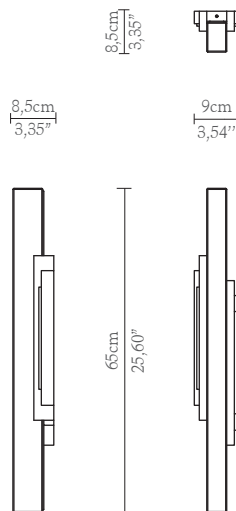

## DIMENSIONS

Height: 65cm | 25,60''

Length: 9cm | 3,54''

Depth: 8,5cm | 3,35''

## WEIGHT

Aprox: 2kg | 4,41lbs

## PACKAGING

Volume: 0,05 m<sup>3</sup> | 1,77 ft<sup>3</sup>

Weight: 3kg | 6,61lbs