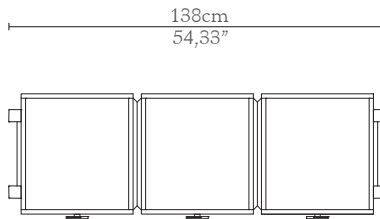

CABINETS & BOOKCASES

SPEAR | console

88,5 cm
34,84"

44 cm
17,32"

138cm
54,33"

DIMENSIONS

Height: 88,5cm | 34,84"
Length: 138cm | 54,33"
Depth: 44cm | 17,32"

MATERIALS

Body: Brass, Wood, Leather & Marble

STANDARD FINISHES

Body: Polished brass, Black lacquer, Black leather & Nero marquina marble

WEIGHT

Aprox: 106kg | 233,69lbs

PACKAGING

Volume: 0,79m³ | 27,9ft³
Weight: 116kg | 255,74lbs