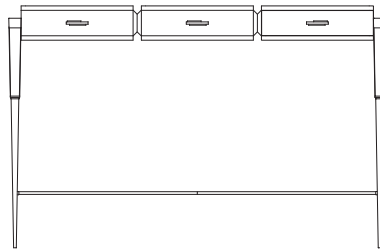

CABINETS & BOOKCASES

SPEAR | console

88,5 cm
34,84"

44 cm
17,32"

138cm
54,33"

DIMENSIONS

Height: 88,5cm | 34,84"
Length: 138cm | 54,33"
Depth: 44cm | 17,32"

MATERIALS

Body: Brass, Wood, Leather & Marble

STANDARD FINISHES

Body: Polished brass, Black lacquer, Black leather & Nero marquina marble

WEIGHT

Aprox: 106kg | 233,69lbs

PACKAGING

Volume: 0,79m³ | 27,9ft³
Weight: 116kg | 255,74lbs