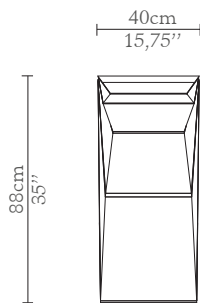

CABINETS & BOOKCASES

SUSPICION I WOOD | console

DIMENSIONS

Height: 88cm | 35"

Length: 170cm | 66,93"

Depth: 40cm | 15,75"

MATERIALS

Body: Brass & Wood

STANDARD FINISHES

Body: Polished brass & Walnut

Root

WEIGHT

Aprox: 80kg | 176,37lbs

PACKAGING

Volume: 1,75m³ | 26,49ft³

Weight: 100kg | 220,46lbs