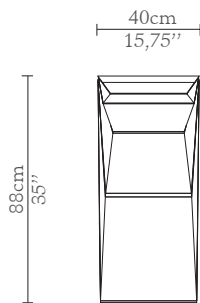

CABINETS & BOOKCASES

SUSPICION II WOOD | console

DIMENSIONS

Height: 88cm | 35"

Length: 170cm | 66,93"

Depth: 40cm | 15,75"

MATERIALS

Body: Brass, Wood & Marble

STANDARD FINISHES

Body: Polished brass, Black Lacquer & Nero marquina marble

WEIGHT

Aprox: 80kg | 176,37lbs

PACKAGING

Volume: 1,75m³ | 26,49ft³

Weight: 100kg | 220,46lbs