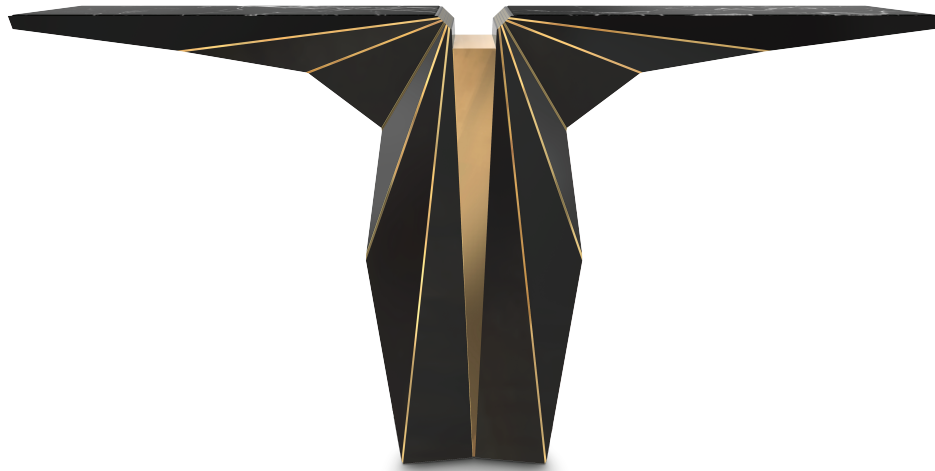

LUXXU by Desejo

MODERN DESIGN & LIVING

LIGHTING

UPHOLSTERY

TABLES

CONSOLES

SIDEBOARDS

MIRRORS

CABINETS & BOOKCASES

SUSPICION II WOOD | console

DIMENSIONS

Height: 88cm | 35"

Length: 170cm | 66,93"

Depth: 40cm | 15,75"

MATERIALS

Body: Brass, Wood & Marble

STANDARD FINISHES

Body: Polished brass, Black Lacquer & Nero marquina marble

WEIGHT

Aprox: 80kg | 176,37lbs

PACKAGING

Volume: 1,75m³ | 26,49ft³

Weight: 100kg | 220,46lbs