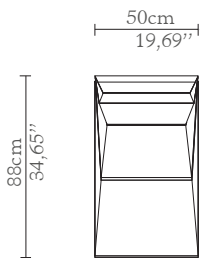

CABINETS & BOOKCASES

SUSPICION | console

DIMENSIONS

Height: 88cm | 34,65"

Length: 170cm | 66,93"

Depth: 50cm | 19,69"

MATERIALS

Body: Brass & Marble

STANDARD FINISHES

Body: Polished brass, Nero
marquina marble & amarillo triana
Marble

WEIGHT

Aprox: 150kg | 330,69lbs

PACKAGING

Volume: 1,75m³ | 26,49ft³

Weight: 160kg | 352,74lbs