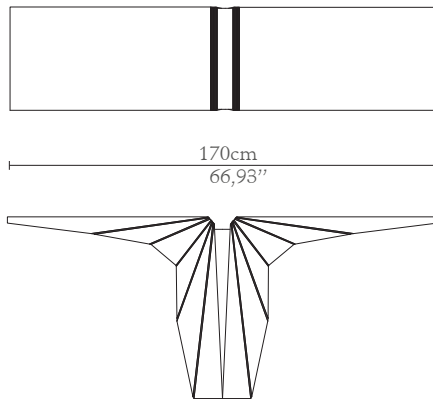

CABINETS & BOOKCASES

SUSPICION | console

DIMENSIONS

Height: 88cm | 34,65"

Length: 170cm | 66,93"

Depth: 50cm | 19,69"

MATERIALS

Body: Brass & Marble

STANDARD FINISHES

Body: Polished brass, Nero
marquina marble & amarillo triana
Marble

WEIGHT

Aprox: 150kg | 330,69lbs

PACKAGING

Volume: 1,75m³ | 26,49ft³

Weight: 160kg | 352,74lbs