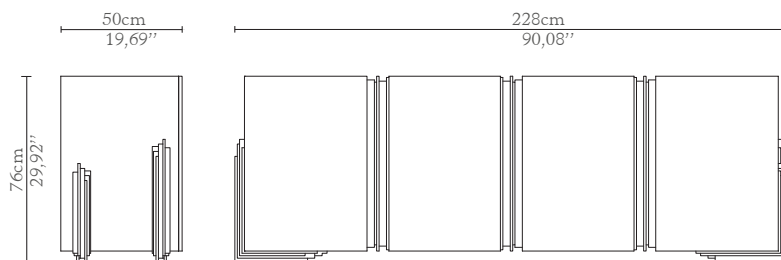

CABINETS & BOOKCASES

TENOR | sideboard

DIMENSIONS

Width: 228,8cm | 90,08''

Depth: 50cm | 19,69''

Height: 76cm | 29,92''

MATERIALS

Body: Brass & Wood

STANDARD FINISHES

Body: Polished brass & Black lacquer

WEIGHT

Aprox: 292kg | 643,75lbs

PACKAGING

Volume: 1,23m³ | 43,4ft³

Weight: 302kg | 665,80lbs