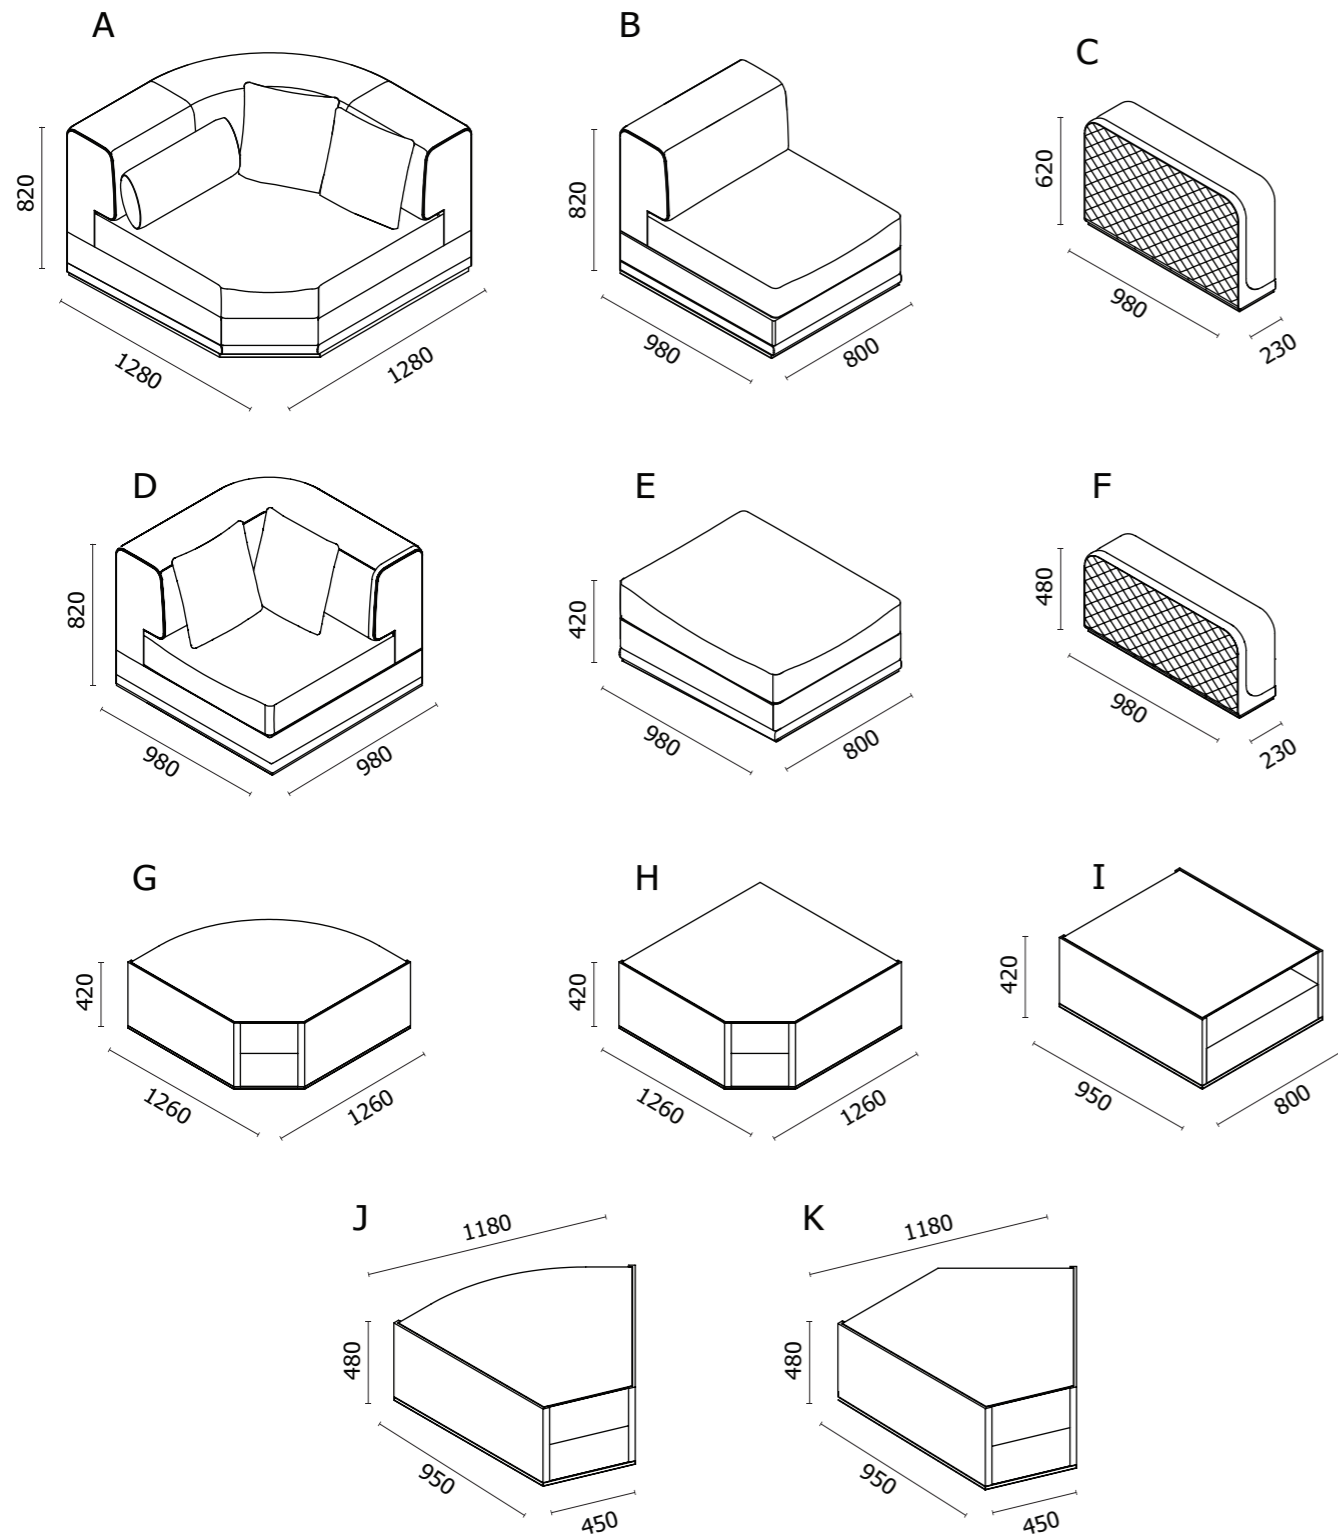

THOMSON | sofa - modules