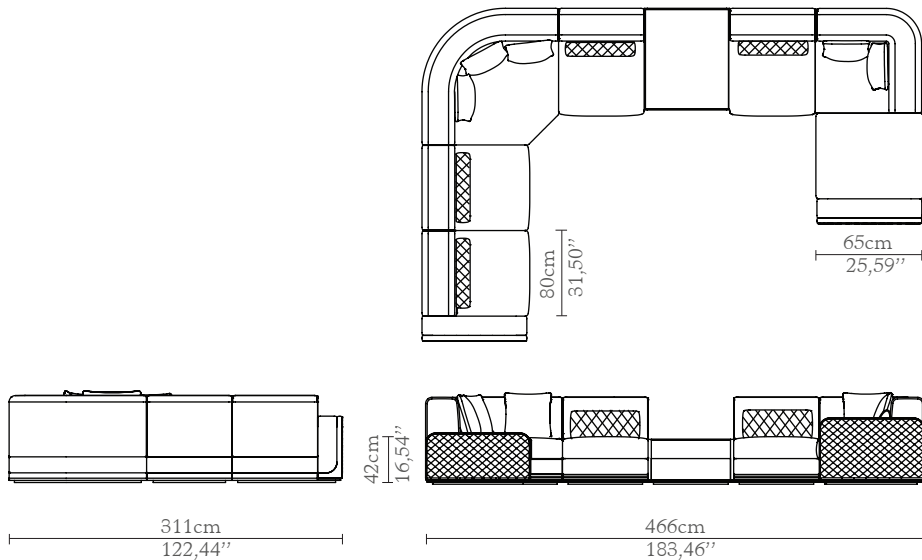

CABINETS & BOOKCASES

THOMSON | sofa

DIMENSIONS

Height: 82cm | 32,28"
Length: 466cm | 183,46"
Depth: 311cm | 122,44"
Seat Height: 42cm | 16,54"
Seat Depth: 65cm | 25,59"

MATERIALS

Body: Synthetic Leather, Velvet, Brass, Glass & Wood

STANDARD FINISHES

Body: Dark grey leather, Grey velvet, Polished brass, Smoked glass, Dark walnut root & Black lacquer

WEIGHT

Aprox: 1001kg | 2206,83lbs

PACKAGING

Volume: 9,42m³ | 332,66ft³
Weight: 1011kg | 2228,87lbs