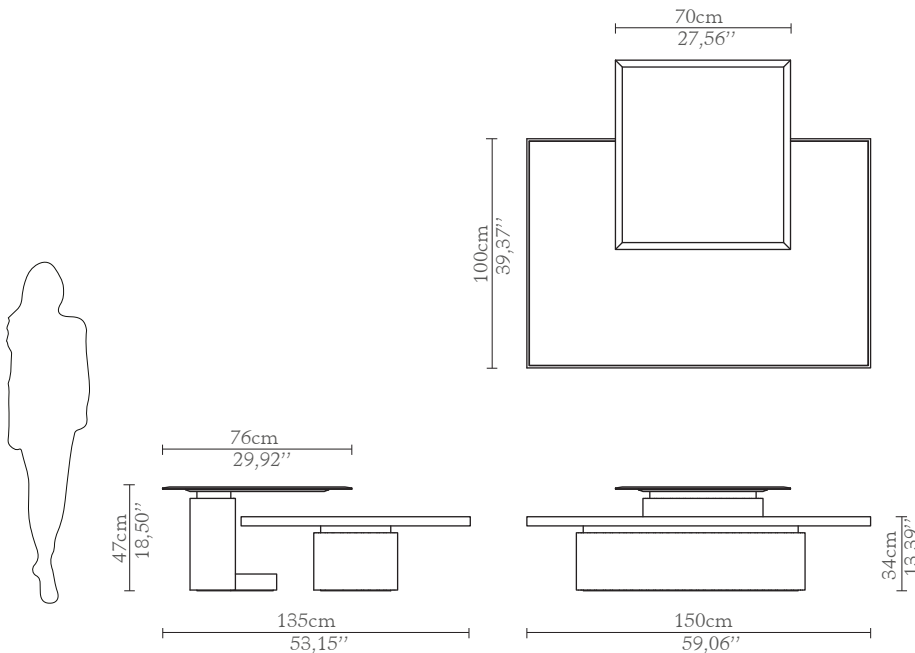

CABINETS & BOOKCASES

THOR | center table

## DIMENSIONS

Height: 47cm | 18,50"

Length: 150cm | 59,06"

Depth: 135cm | 53,15"

## WEIGHT

Aprox: 280kg | 617,29lbs

## PACKAGING

Volume: 1,60m<sup>3</sup> | 56,5ft<sup>3</sup>

Weight: 290kg | 639,34lbs