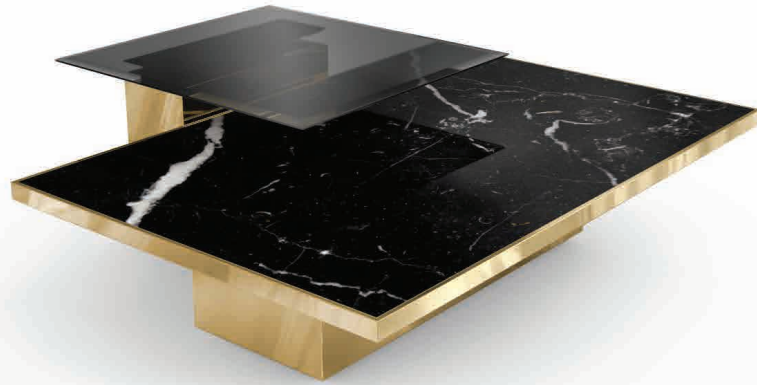

# LUXXU by Desejo

MODERN DESIGN & LIVING

LIGHTING

UPHOLSTERY

TABLES

CONSOLES

SIDEBOARDS

MIRRORS

CABINETS & BOOKCASES

THOR | center table

## DIMENSIONS

Height: 47cm | 18,50"

Length: 150cm | 59,06"

Depth: 135cm | 53,15"

## MATERIALS

Body: Brass, Wood, Glass & Marble