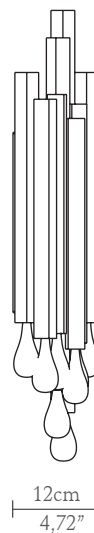

CABINETS & BOOKCASES

TRUMP II | wall

DIMENSIONS

Height: 82cm | 32,28"

Length: 25cm | 9,84"

Depth: 12cm | 4,72"

MATERIALS

Body: Brass & Cristal Glass