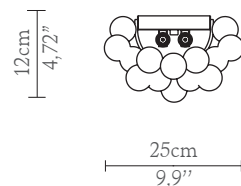

CABINETS & BOOKCASES

TRUMP II | wall

DIMENSIONS

Height: 82cm | 32,28"

Length: 25cm | 9,84"

Depth: 12cm | 4,72"

MATERIALS

Body: Brass & Cristal Glass

PACKAGING

Volume: 0,03m³ | 1,31ft³

Weight: 7kg | 15,43lbs