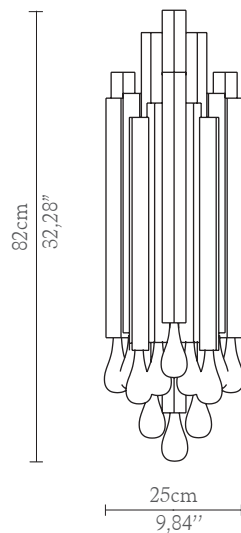

CABINETS & BOOKCASES

TRUMP II | wall

DIMENSIONS

Height: 82cm | 32,28"

Length: 25cm | 9,84"

Depth: 12cm | 4,72"

MATERIALS

Body: Brass & Cristal Glass

STANDARD FINISHES

Body: Gold Plated

WEIGHT

Aprox: 2kg | 4,41lbs

BULBS

8x g9 Halogen Bulbs (40W max)

*USA not included

Voltage: 220-240V

PACKAGING

Volume: 0,03m³ | 1,31ft³

Weight: 7kg | 15,43lbs