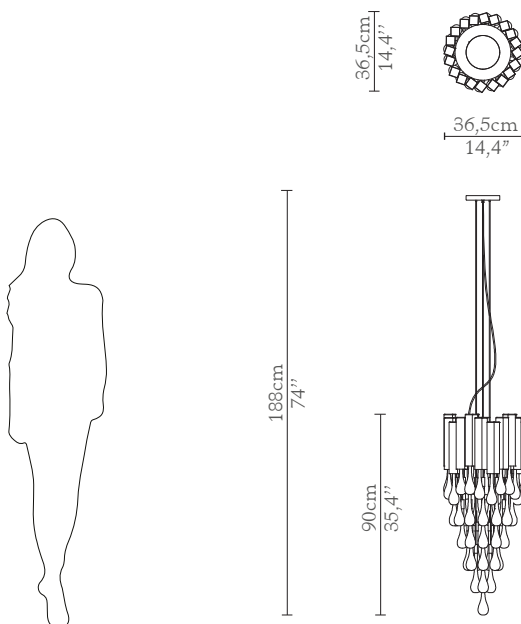

CABINETS & BOOKCASES

TRUMP | pendant

DIMENSIONS

Cord Height Adjustable with 200cm
| 78,74"

Height: 90cm | 35,4"
Diameter: 36,5cm | 14,4"

MATERIALS

Body: Brass & Crystal Glass

STANDARD FINISHES

Body: Gold plated

WEIGHT

Apróx: 20kg | 44,1lbs

BULBS

8x g9 Halogen Bulbs (40W
max)*USA not included
Voltage: 220-240V

PACKAGING

Volume: 0,22m³ | 2,4ft³
Weight: 25kg | 55,1lbs