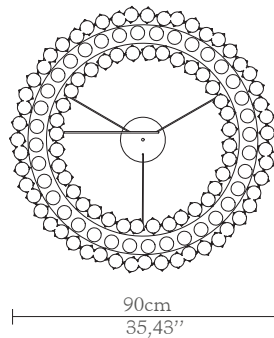

CABINETS & BOOKCASES

TRUMP | suspension

DIMENSIONS

Cord Height Adjustable with 200cm
| 78,74"

Height: 40cm | 15,75"
Diameter: 90cm | 35,43"

MATERIALS

Body: Brass & Crystal Glass

STANDARD FINISHES

Body: Gold plated

WEIGHT

Apróx: 60kg | 132,28lbs

BULBS

24x g9 Halogen Bulbs (40W
max)*USA not included
Voltage: 220-240V

PACKAGING

Volume: 0,50m³ | 17,7ft³
Weight: 70kg | 154,32lbs