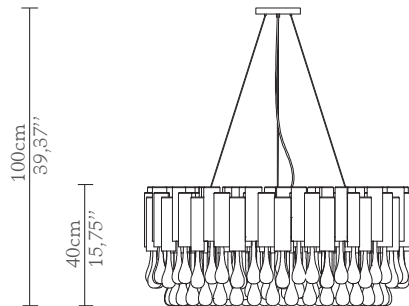

CABINETS & BOOKCASES

TRUMP | suspension

DIMENSIONS

Cord Height Adjustable with 200cm
| 78,74"

Height: 40cm | 15,75"
Diameter: 90cm | 35,43"

MATERIALS

Body: Brass & Crystal Glass

STANDARD FINISHES

Body: Gold plated

WEIGHT

Apróx: 60kg | 132,28lbs

BULBS

24x g9 Halogen Bulbs (40W
max)*USA not included
Voltage: 220-240V

PACKAGING

Volume: 0,50m³ | 17,7ft³
Weight: 70kg | 154,32lbs