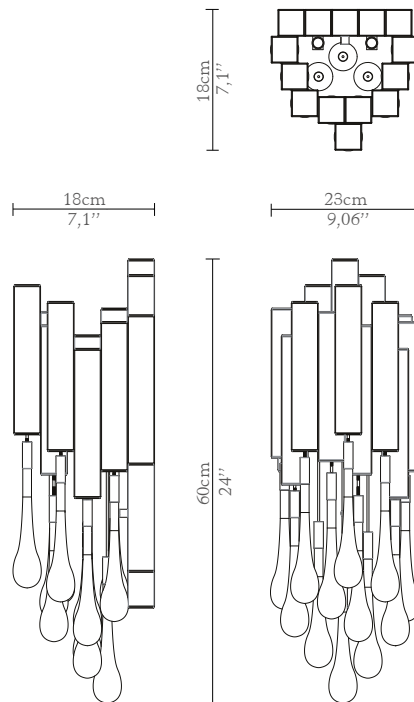

CABINETS & BOOKCASES

TRUMP | wall

DIMENSIONS

Height: 60cm | 24"

Length: 23cm | 9,06"

Depth: 18cm | 7,1"

MATERIALS

Body: Brass & Crystal Glas

STANDARD FINISHES

Body: Gold plated

WEIGHT

Aprox: 4,9kg | 108lbs

BULBS

4x g9 Halogen Bulbs (40W

max)*USA not included

Voltage: 220-240V

PACKAGING

Volume: 0,1m³ | 3,53 ft³

Weight: 6,7kg | 148lbs