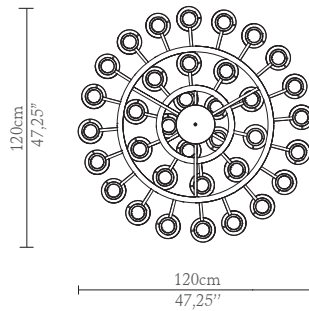

CABINETS & BOOKCASES

TYCHO | chandelier

DIMENSIONS

Cord Height: Adjustable with
200cm | 78,74"

Height: 160cm | 62,99"
Diameter: 120cm | 47,25"

MATERIALS

Body: Brass & Crystal Glass

STANDARD FINISHES

Body: Gold plated

WEIGHT

Aprox: 125kg | 275,58lbs

BULBS

70x g9 Halogen Bulbs (40W
max)*USA not included
Voltage: 220-240V

PACKAGING

Volume: 2,82m³ | 99,6 ft³
Weight: 135kg | 297,62lbs