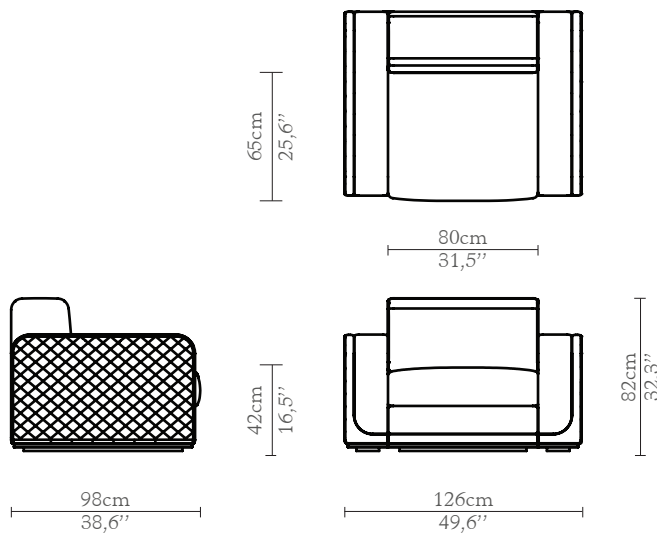

CABINETS & BOOKCASES

THOMSON | singel sofa

DIMENSIONS

Height: 82cm | 32,3"

Length: 126cm | 49,6"

Depth: 98cm | 38,6"

Seat Height: 42cm | 16,5"

Seat Depth: 65cm | 25,6"

MATERIALS

Body: Synthetic Leather, Velvet, Brass, Glass & Wood

STANDARD FINISHES

Body: Dark grey leather, Grey velvet, Polished brass, Smoked glass, Dark walnut root & Black lacquer

WEIGHT

Aprox: 50kg | 110,23lbs

PACKAGING

Volume: 1,42m³ | 50,15ft³

Weight: 55kg | 121,25bs