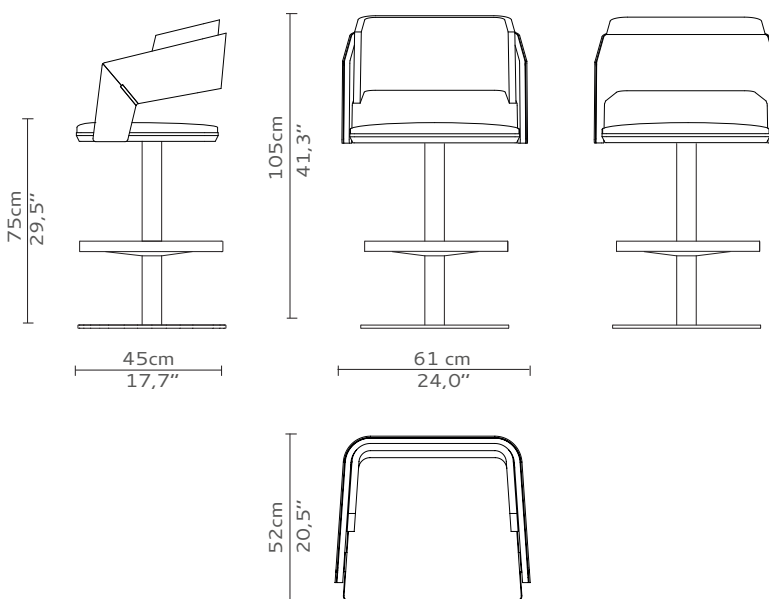

CABINETS & BOOKCASES

GALEA SWIVEL | bar chair

DIMENSION S

Height: 105cm | 41,3"

Length: 61cm | 24,0"

Depth: 52cm | 20,5"

Seat Height: 75cm | 29,5"

Seat Depth: 45cm | 17,7"

MATERIAL S

Body: Wood, Brass, Leather & Velvet

STANDARD FINISHES

Body: Walnut Root, Polished brass, Black leather & Black velvet

WEIGHT

Aprox: 28kg | 61,73lbs

PACKAGING

Volume: 0,38m³ | 13,42ft³

Weight: 33kg | 72,75lb