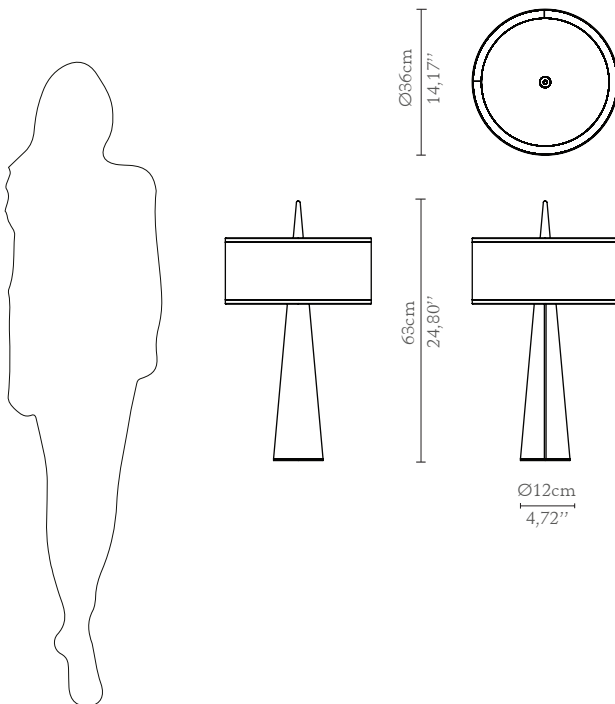

## DIMENSIONS

Height: 63cm | 24,80"

Diam: 36cm | 14,17"

## WEIGHT

Aprox: 3kg | 6,61lbs

## PACKAGING

Volume: 0,11m<sup>3</sup> | 3,88ft<sup>3</sup>

Weight: 4kg | 8,82lbs