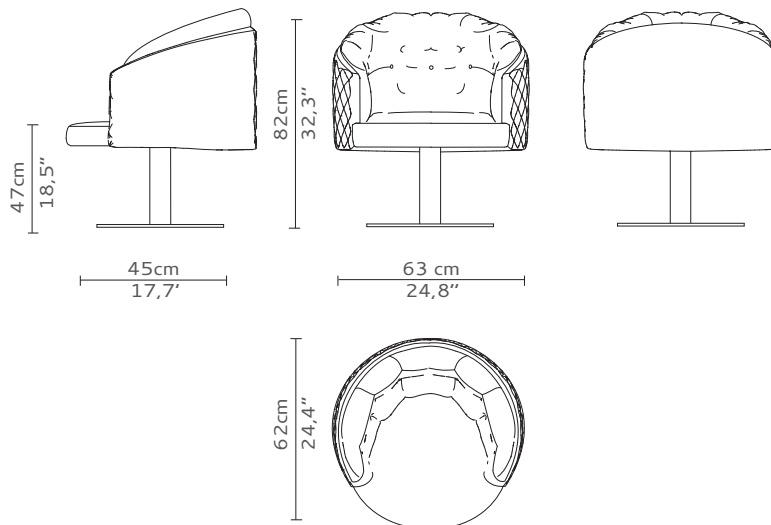

## DIMENSIONS

Height: 82cm | 32,3"

Length: 63cm | 24,8"

Depth: 62cm | 24,4"

Seat Height: 47cm | 18,5"

Seat Depth: 45cm | 17,7"

## WEIGHT

Aprox: 20kg | 44,1lbs

## PACKAGING

Volume: 0,39m<sup>3</sup> | 13,8ft<sup>3</sup>

Weight: 25kg | 55,1lbs