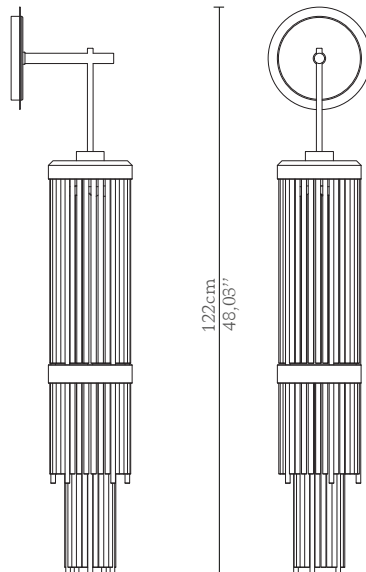

## DIMENSIONS

Height: 122cm | 48,03"

Length: 22cm | 8,7"

Depth: 26cm | 10,23"

## WEIGHT

Aprox: 38kg | 83,8lbs