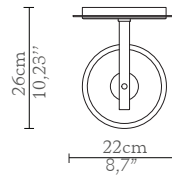

## DIMENSIONS

Height: 122cm | 48,03"

Length: 22cm | 8,7"

Depth: 26cm | 10,23"

## WEIGHT

Aprox: 38kg | 83,8lbs

## PACKAGING

Volume: 0,15m<sup>3</sup> | 5,3ft<sup>3</sup>

Weight: 43kg | 94,8lbs